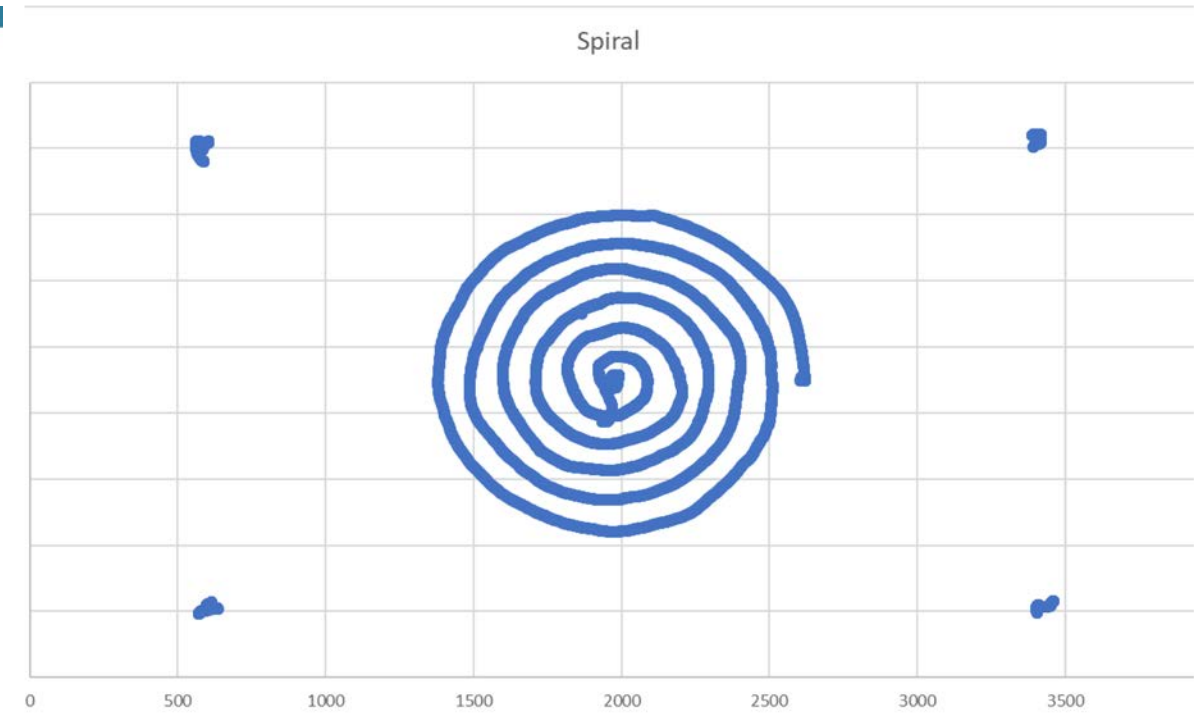

Final prototype

Writing samples

Software

Capture assessment session

Capture Wacom data

Emma

Without watch

With watch

Oh he's seizing.

Cystic Fibrosis is a life limiting illness and affects on average 1 out of every 2,500 babies. 100,000 people globally are living with CF.

The average predicted life expectancy is 41 years of age.