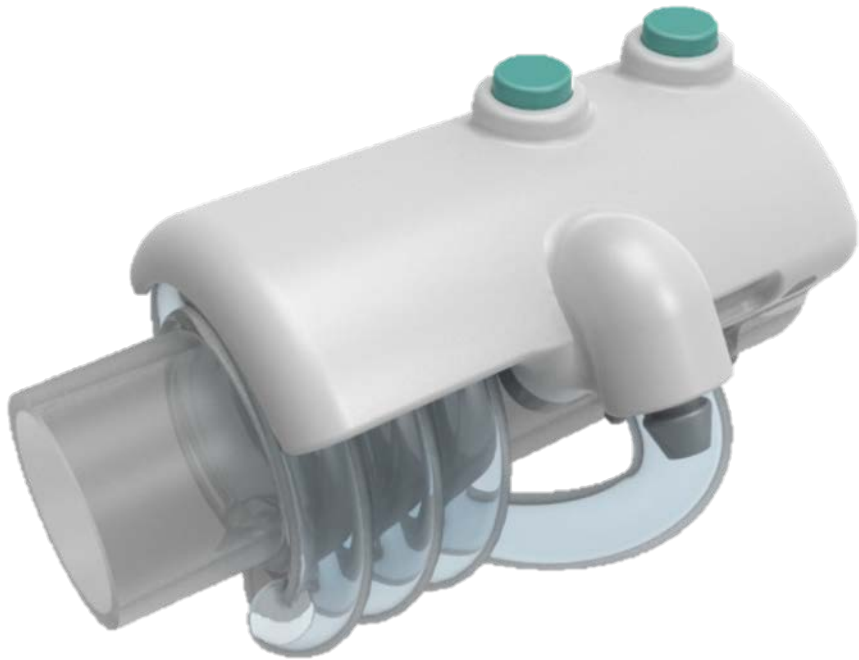

The Fizzyo device is a wireless sensor that connects to existing CF Physiotherapy equipment, turning breaths into controls for video games.

The Fizzyo device in action

Scaling Up Through Key Partnerships