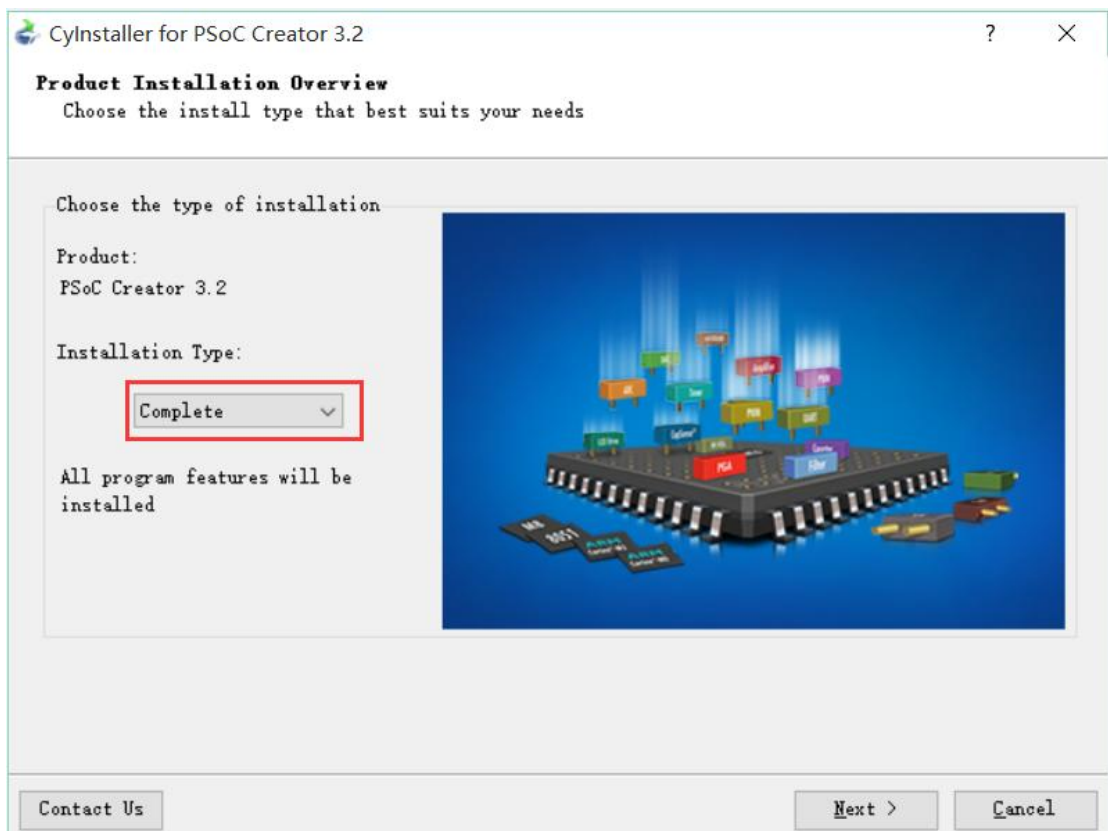

Home

Thank you for downloading PSoC Creator 3.2 SP1

Click [here](#) to download using your browser.

1

2

3

5 Update Manage

2.2

1 CySma t

2 CY8CKIT-042-BLE Kit ONLY PACKAGE

3 PSoC C eato

1.9GB

3. USB Dongle KitP og
USB Dongle PSoC P og amme
KitP og

Utilities—Upgrade Firmware KitProg

hex

4. PSoC_4_BLE_CapSense_Slide_LED
 PSoC C eato PSoC_4_BLE_CapSense_Slide_LED.cyw k