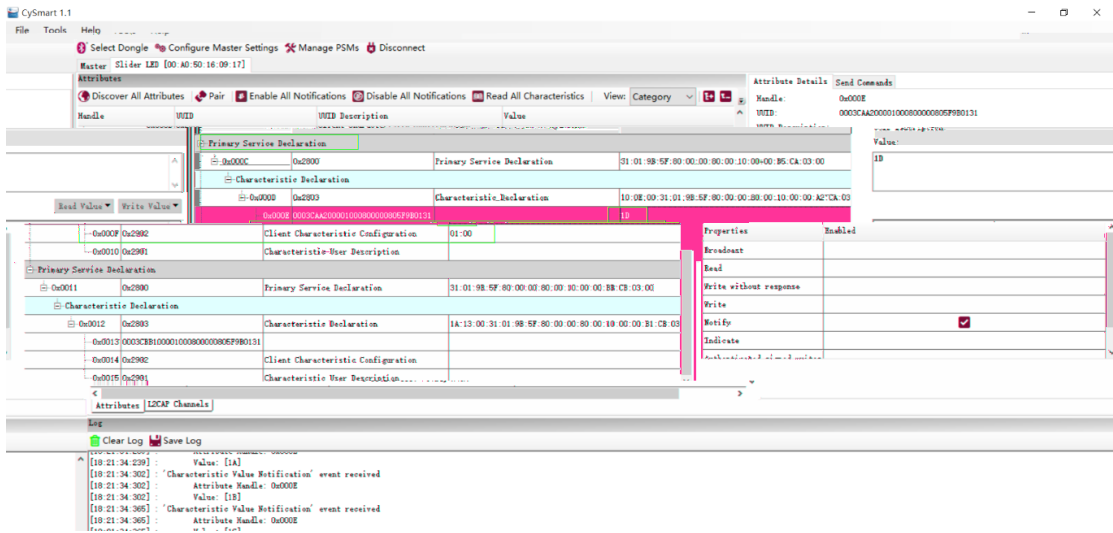

Home

Thank you for downloading PSoC Creator 3.2 SP1

Click [here](#) to download using your browser.

1

2

3

5 Update Manage

2.2

1 CySma t

2 CY8CKIT-042-BLE Kit ONLY PACKAGE

3 PSoC C eato

1.9GB

3. USB Dongle KitP og
USB Dongle PSoC P og amme
KitP og

Utilities—Upgrade Firmware KitProg

hex

4. PSoC_4_BLE_CapSense_Slide_LED
 PSoC C eato PSoC_4_BLE_CapSense_Slide_LED.cyw k

PSoc_4_BLE_CapSense_Slide_LED

<main.h>

5.

CyP ess

PSoC C eato
Studio
CyP ess

IDE

BLE

6.